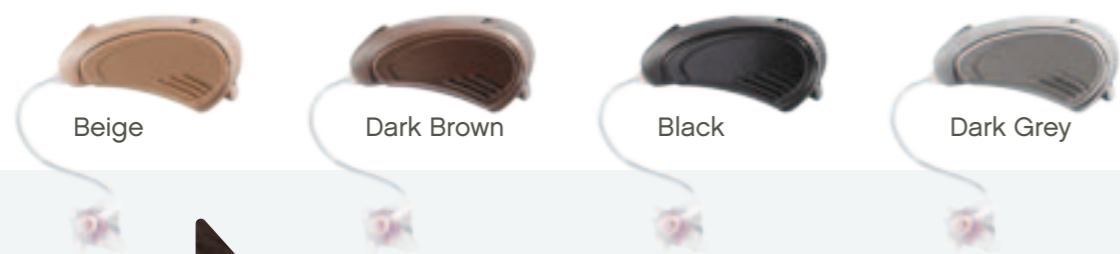

**Stay Connected with Life.** What do you listen to? Or perhaps the better question: what do you *not* listen to? Your world is full of cell phones, landlines, television, digital music, PCs, and more. Flip helps you connect to them all.

Created specifically to adapt to today's technologies, Flip comes ready to connect to nearly any external device. Using SoundGate, audio streams directly into each Flip instrument. It's almost like having personal speakers for your ears. With these optional accessories for Flip, connecting to your world has never sounded better.

## A Size and Style to Flip For

Subtlety speaks volumes when it comes to style. And Flip helps you look your best by quietly blending in. A miniature Receiver-In-the-Canal device, Flip is already in the category of smaller hearing instruments. But its unique streamlined design makes it the most compact of its kind. Available in four color options to match hair and skin tones, Flip has an understated style you'll love.